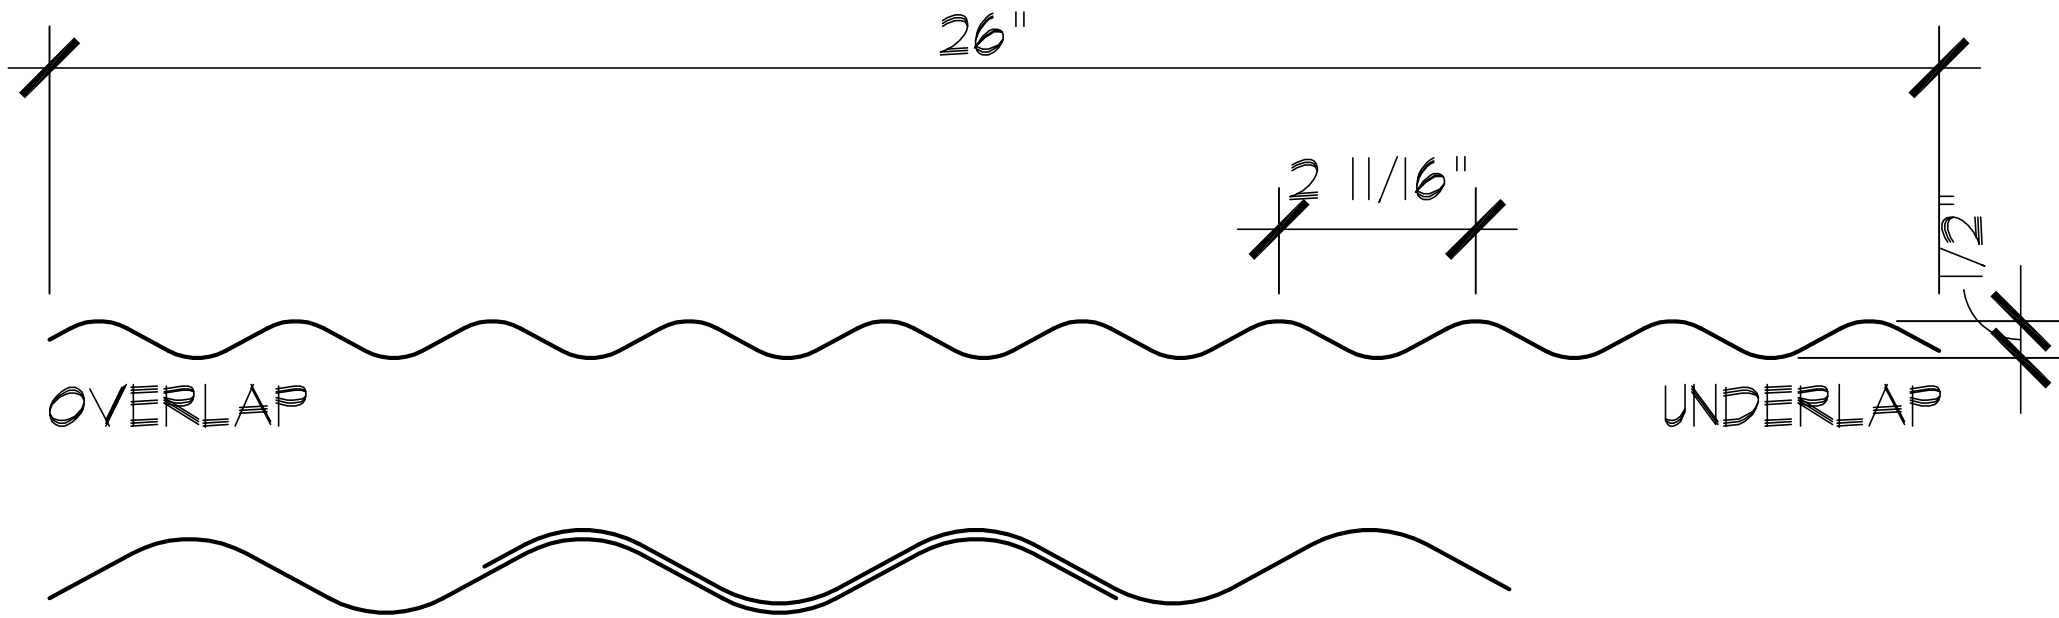

2 1/2" CORRUGATED PANEL PROFILE

24" COVERAGE